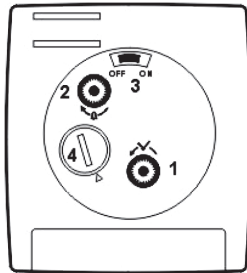

CLEAR GAME
Travel Clock
CG2026-HG &
CG2026-M4:

Features:

- Analog Quartz Time with Seconds Hand
- Alarm
- Cell Battery Required (Included)
- One Year Limited Warranty

Operating Instructions:

1. Time: Turn time knob to adjust to the desired time.
2. Alarm: Turn alarm knob to adjust to the desired alarm time.
3. ON/OFF switch: Move the switch to the "ON" position to activate the alarm.
Move the switch to the "OFF" position to deactivate the alarm.
There is no snooze feature.
4. Battery Installation: Open button cell battery compartment to install or replace battery. Battery Included.