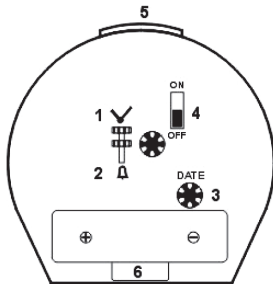

**Operating Instructions:**

1. Time: Pull the alarm/time knob out and turn counter clockwise until you reach the desired time. Push back in the alarm/time knob.
2. Alarm: Turn the alarm/time setting knob counter clockwise until you reach the desired alarm time.
3. Date: Turn the date knob clockwise until the correct date is shown. The date will change every 24 hours.
4. ON/OFF Switch: Move the switch to the "ON" position to activate the alarm. Move the switch to the "OFF" position to deactivate the alarm. There is no snooze feature.

5. Light Button: Push and hold the light button to turn on the light.
6. Battery Installation: Insert one AA battery by matching correct polarity "+" and "-" inside battery compartment. Battery Not Included.